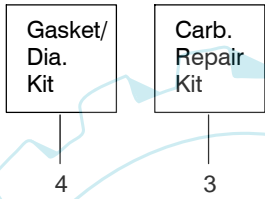

PARTS LIST NO. 530163405		Jonsered PARTS LIST	CHAIN SAW MODEL(s) CS2137	
DATE 12/15/03	Replaces 163405 - 5/08/03		Note: Illustration may differ from actual model due to design changes	PAGE NO. 3

Carburetor Assembly – WT-391 – #530069722

Ref.	Part No.	Description
1.	530038479	Limiter Cap – High
2.	530038478	Limiter Cap – Low
3.	530069826	Carburetor Repair Kit (KIT = Indicates Contents) & Includes Limiter Caps
4.	530069844	Gasket/Diaphragm Kit (● = Indicates Contents)