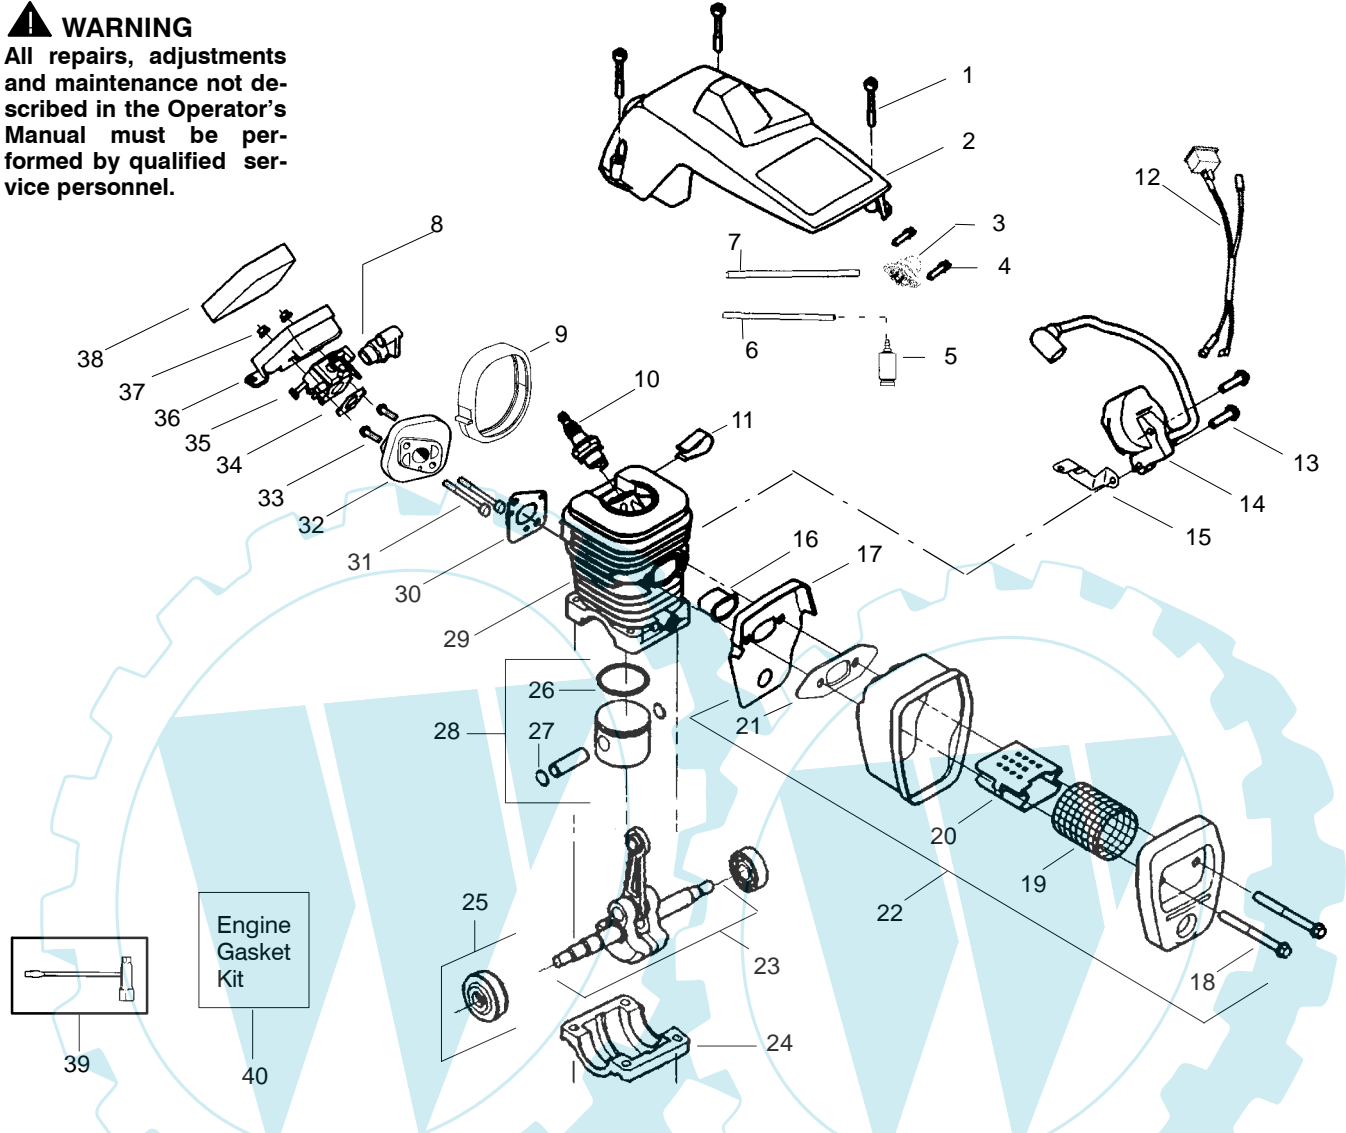

PARTS LIST NO. 530163405		Jonsered PARTS LIST	CHAIN SAW MODEL(s) CS2137	
DATE 12/15/03	Replaces 163405 - 5/08/03		Note: Illustration may differ from actual model due to design changes	PAGE NO. 2

⚠ WARNING
All repairs, adjustments and maintenance not described in the Operator's Manual must be performed by qualified service personnel.

Ref.	Part No.	Description	Ref.	Part No.	Description	Ref.	Part No.	Description
1.	530016153	Screw	19.	530036103	Screen-Spark	36.	530047604	Housing-Air Filter
2.	530056914	Shield-Cylinder	20.	530037813	Diffuser-Muffler	37.	530016101	Nut
3.	530047213	Assy-Air Purge	21.	530069608	Gasket-Muffler (kit)	38.	530037793	Air Filter - Foam
4.	530015780	Screw	22.	530047207	Assy-Muffler (Incl. 17-21)	39.	530031135	Wrench-Bar
5.	530095646	Assy-Fuel Pick-up	23.	530047062	Assy-Crankshaft	40.	530069608	Kit-Engine Gasket (incl. 34,30,21)
6.	530069247	Kit-Line Purge/Carb. (Small Dia)	24.	530037935	Cap-Crankcase			
7.	530069216	Kit-Line Purge/Tank (large line)	25.	530056363	Assy-Seal & Bearing			
8.	530035526	Grommet-Carb Adjust.	26.	530038729	Ring-Piston			
9.	530054144	Seal-Carb Adapter	27.	530015697	Retainer - Piston Pin			
10.	952030150	Spark Plug (RCJ-7Y)	28.	530071408	Kit-Piston - (incl. 26-27)			
11.	530016136	Clip-High Tension Lead	29.	530071412	Kit-Cylinder			
12.	530049117	Assy-Wire Harness (includes switch)	30.	530069608	Gasket-Carb. Adapter (kit)			
13.	530015814	Screw	31.	530016187	Screw			Not Shown
14.	530039167	Module-Ignition	32.	530049700	Kit-Carb. Adapter	530163280		Manual - (Scan)
15.	530047442	Strap-Ground	33.	530016386	Screw	530163281		Manual - (Euro - I)
16.	530037652	Insulator-Heat	34.	530069608	Carb. Gasket (kit)	530163283		Manual - (Euro -II)
17.	530049870	Back Plate-Muffler	35.	---	Kit-Carburetor (WT-391)	530163284		Manual - (N. America)
18.	530016132	Screw		530069722	Kit-Carburetor (WT-625)	530047630		Decal - Stop
				530071621		530038317		Cap-Low Limiter(blue)
						530038318		Cap-High Limiter(red)

↖ = NEW PART NUMBER FOR THIS IPL

★ = REFER TO THE SERVICE REFERENCE INDICATED FOR MORE INFORMATION. (LOCATED AT END OF IPL)