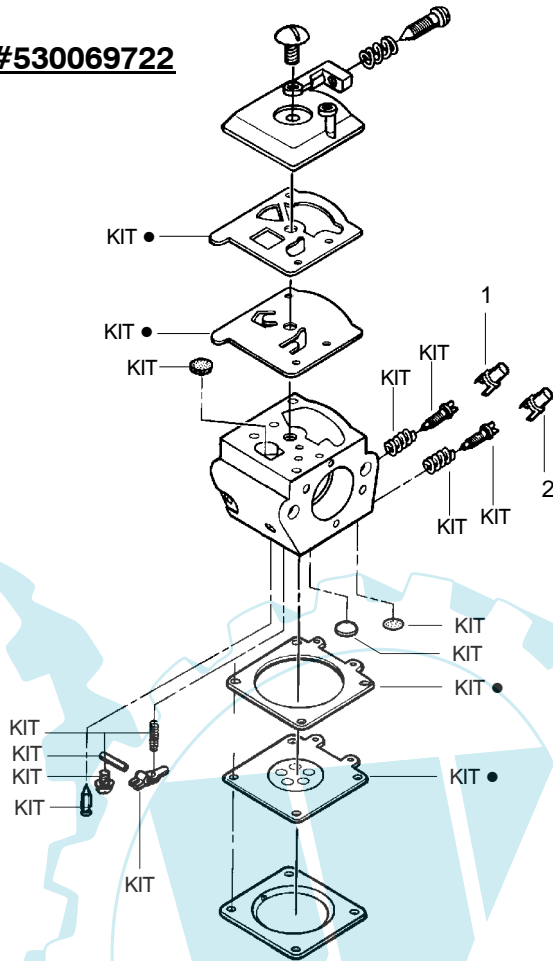

PARTS LIST NO. 530163405		Jonsered PARTS LIST	CHAIN SAW MODEL(s) CS2137	
DATE 12/15/03	Replaces 163405 - 5/08/03		Note: Illustration may differ from actual model due to design changes	PAGE NO. 3

Carburetor Assembly – WT-391 – #530069722

Ref.	Part No.	Description
1.	530038479	Limiter Cap – High
2.	530038478	Limiter Cap – Low
3.	530069826	Carburetor Repair Kit (KIT = Indicates Contents) & Includes Limiter Caps
4.	530069844	Gasket/Diaphragm Kit (● = Indicates Contents)

Kit - Carburetor Assembly No. 530071621 - WT-625

Note: No Repair kits are available for this carburetor, please order the complete assembly part number 530-071621 - WT-625

✓ = NEW PART NUMBER FOR THIS IPL

★ = REFER TO THE SERVICE REFERENCE INDICATED FOR MORE INFORMATION. (LOCATED AT END OF IPL)