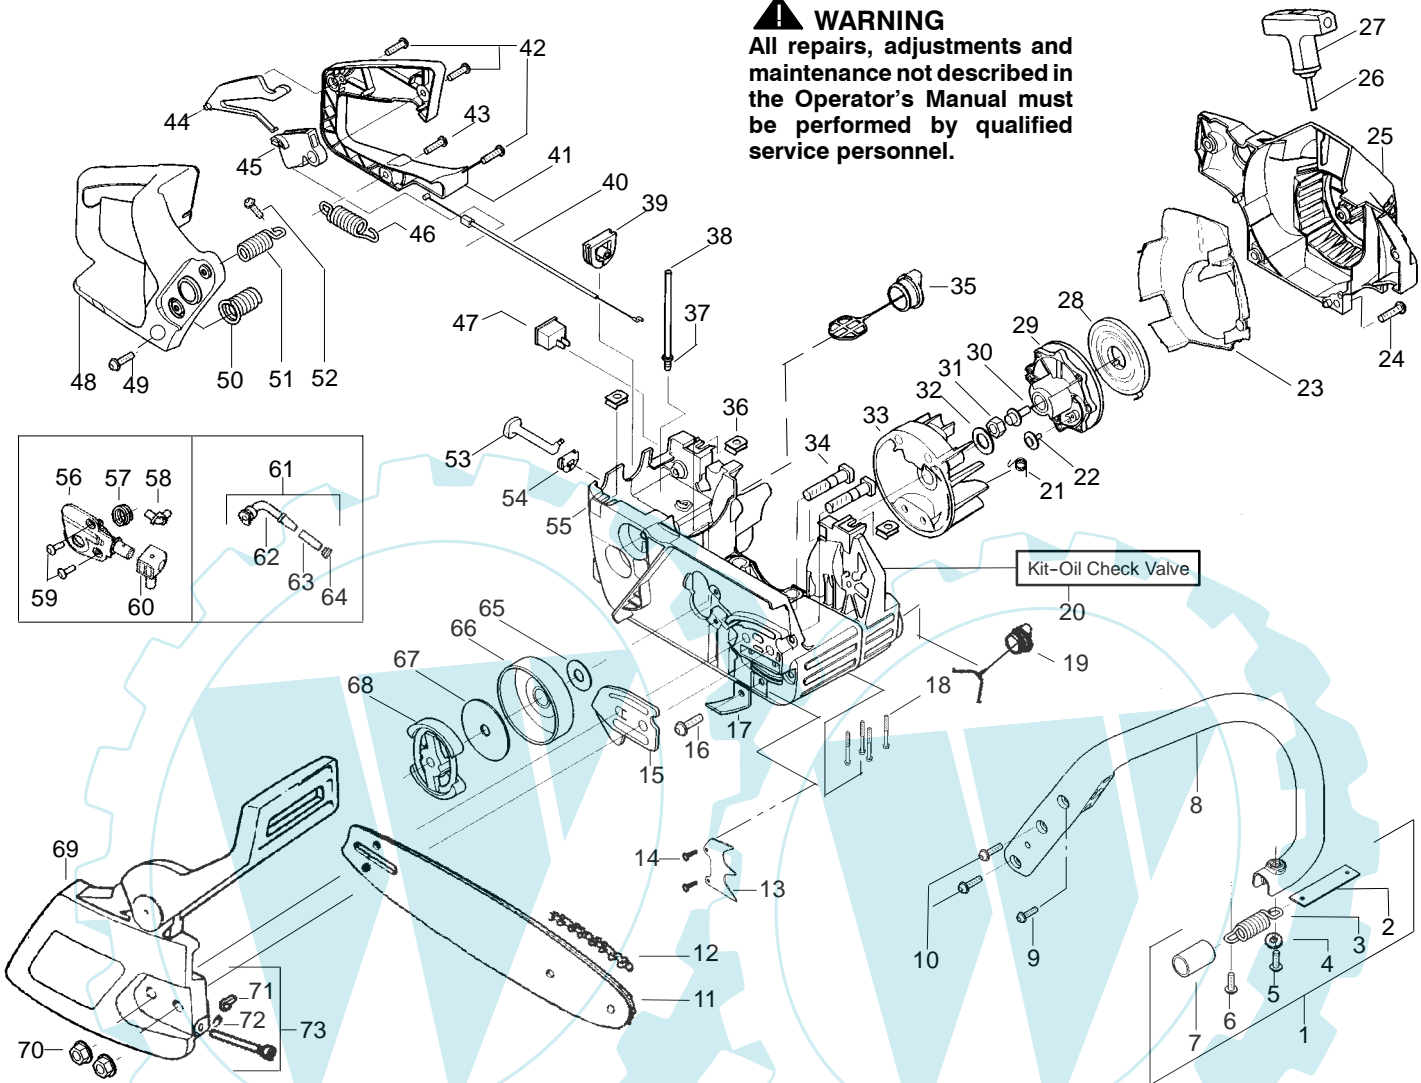

PARTS LIST NO. 530163405		Jonsered PARTS LIST	CHAIN SAW MODEL(s) CS2137	
DATE 12/15/03	Replaces 163405 - 5/08/03		Note: Illustration may differ from actual model due to design changes	PAGE NO. 1

WARNING
All repairs, adjustments and maintenance not described in the Operator's Manual must be performed by qualified service personnel.

Ref.	Part No.	Description	Ref.	Part No.	Description	Ref.	Part No.	Description
1.	530047963	Assy. - Isolator	27.	530056402	Handle - Starter	53.	530047605	Knob - Choke
2.	530047608	Strap - Limiter	28.	530027531	Spring - Recoil	54.	530049005	Grommet - Knob
3.	530042082	Spring - Isolator	29.	530037817	Pulley - Starter	55.	530056599	Assy - Chassis
4.	530015123	Washer	30.	530015920	Screw	56.	530071259	Kit - Oil Pump (Incls. 57,58,60)
5.	530016018	Screw	31.	530016134	Nut - Flywheel	57.	530037820	Gear - Worm Spring
6.	530015843	Screw	32.	530015127	Washer - Flywheel	58.	530049477	Elbow - Oil Pickup
7.	530036142	Sleeve - AV Spring	33.	530039209	Assy - Flywheel	59.	530016064	Screw
8.	530047583	Handle - Front	34.	530016133	Bolt - Bar	60.	530019206	Seal Block
9.	530015940	Screw	35.	530047192	Assy - Fuel Cap	61.	530047663	Assy - Oil Pickup (Incl. 62 - 64)
10.	530015814	Screw	36.	530015922	Nut - "U" - Type	62.	530038373	Pick - up Oiler
11.	---	Bar	37.	530023877	Fitting - fuel line	63.	530037821	Filter - Oil
12.	---	Chain	38.	530069216	Kit - Fuel line (large)	64.	530030189	Plug - Oil Filter
13.	530014381	Kit - Assy Spike (incl. 14)	39.	530047631	Grommet - Cable	65.	530015907	Washer - Thrust
14.	530015805	Screw	40.	530047602	Cable - Throttle	66.	530047061	Assy. - Clutch Drum w/bearing
15.	530038238	Plate - Bar Mounting	41.	530047581	Cover - Rear Handle	67.	530015611	Washer - Clutch
16.	530015814	Screw	42.	530015906	Screw	68.	530014949	Assy. Clutch
17.	530029850	Chain Catcher	43.	530015886	Screw	69.	530054678	Assy - Chain Brake
18.	530016132	Screw	44.	530036098	Lockout - Throttle	70.	530015917	Nut - Bar Mounting
19.	530010846	Assy - Oil Cap	45.	530036097	Trigger - Throttle	71.	530015826	Pin - Retainer
20.	530071666	Kit - Oil Check Valve	46.	530042082	Spring	72.	530038593	Retainer
21.	530023817	Spring - Starter Dog	47.	530069572	Kit - Switch	73.	530069611	Kit - Bar Adjust
22.	530016080	Screw	48.	530047582	Handle - Rear			
23.	530055723	Baffle - Air	49.	530015814	Screw			
24.	530015892	Screw	50.	530053274	Assy. Isolator - lower			
25.	530057099	Housing - Fan	51.	530071385	Kit - Isolator (Upper)			
26.	530069232	Kit - Rope	52.	530015875	Screw			

✓ = NEW PART NUMBER FOR THIS IPL

* = REFER TO THE SERVICE REFERENCE INDICATED FOR MORE INFORMATION. (LOCATED AT END OF IPL)